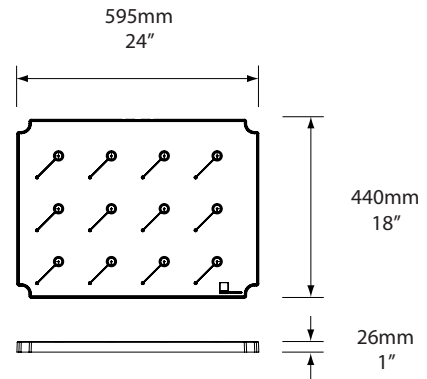

Dimensions W 595mm x D 440mm x H 26mm
(24") x (18") x (1")

Weight 3 kg / 7 lb

Material Polycarbonate (Body)
Aluminium (Base)

Switch Mode Power Supply Input: 100-240V 50Hz - 60Hz 1.8A
Output: DC 15V 8A 120W