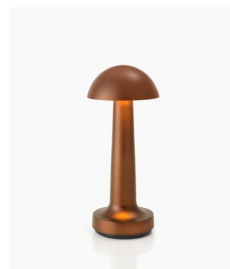

NEOZ

COOEE 1c

CORDLESS TABLE LAMP

DESIGNED & ASSEMBLED
IN AUSTRALIA

5 YEARS
WARRANTY

95+ CRI
LED

ALL PARTS
REPLACEABLE

INTERNATIONAL
DELIVERY

Anodised
Silver
Aluminium

Lacquered
Real Brass

Lacquered
Real Copper

Anodised
New Bronze
Aluminium

Anodised
Satin Black
Aluminium

Handling Accessory
6 Lamp Carrier
(Optional)

Cooee 1c - Technical Description

The Cooee 1c rechargeable battery table lamp features a slim durable metal body and dome reflector giving maximum direct downlight without glare. Ideal for table lighting rooms with views through glass as there is minimum reflection. The lamp is fitted with a 1W 95+ CRI LED for superior colour rendering. Digital 3 step dimming.

Designer	Peter Ellis, Tammy Chiew
Year of Design	2013
Lamp Type	Glare Free Downlight
IP Rating	IP52
Dimensions	210mm x 90mm (8¼" x 3½")
Weight	0.30 kg / 0.66 lb
Approvals & Standards	CE, CSA, C-Tick, FCC, RoHS, SASO
EU Energy Regulation	Exempt - LED lamps operate on batteries
Awards	IDA Design Award GOLD Winner 2013