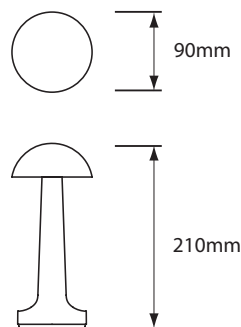

Anodised
Silver
Aluminium

Lacquered
Real Brass

Lacquered
Real Copper

Anodised
New Bronze
Aluminium

Anodised
Satin Black
Aluminium

Handling Accessory
6 Lamp Carrier
(Optional)

Cooee 1c - Technical Description

Designer	Peter Ellis, Tammy Chiew
Year of Design	2013
Lamp Type	Glare Free Downlight
IP Rating	IP52
Dimensions	210mm x 90mm (8¼" x 3½")
Weight	0.30 kg / 0.66 lb
Approvals & Standards	CE, CSA, C-Tick, FCC, RoHS, SASO
EU Energy Regulation	Exempt - LED lamps operate on batteries
Awards	IDA Design Award GOLD Winner 2013