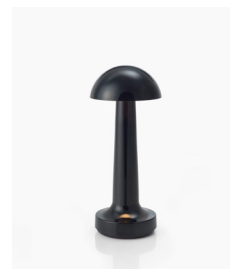

NEOZ

COOEE 1c

CORDLESS TABLE LAMP

DESIGNED & ASSEMBLED
IN AUSTRALIA

5 YEARS
WARRANTY

95+ CRI
LED

ALL PARTS
REPLACEABLE

INTERNATIONAL
DELIVERY

Anodised
Silver
Aluminium

Lacquered
Real Brass

Lacquered
Real Copper

Anodised
New Bronze
Aluminium

Anodised
Satin Black
Aluminium

Handling Accessory
6 Lamp Carrier
(Optional)

Cooee 1c - Technical Description

The Cooee 1c rechargeable battery table lamp features a slim durable metal body and dome reflector giving maximum direct downlight without glare. Ideal for table lighting rooms with views through glass as there is minimum reflection. The lamp is fitted with a 1W 95+ CRI LED for superior colour rendering. Digital 3 step dimming.

Designer	Peter Ellis, Tammy Chiew
Year of Design	2013
Lamp Type	Glare Free Downlight
IP Rating	IP52
Dimensions	210mm x 90mm (8¼" x 3½")
Weight	0.30 kg / 0.66 lb
Approvals & Standards	CE, CSA, C-Tick, FCC, RoHS, SASO
EU Energy Regulation	Exempt - LED lamps operate on batteries
Awards	IDA Design Award GOLD Winner 2013