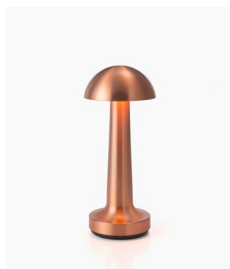

NEOZ

COOEE 1c

CORDLESS TABLE LAMP

DESIGNED & ASSEMBLED
IN AUSTRALIA

5 YEARS
WARRANTY

95+ CRI
LED

ALL PARTS
REPLACEABLE

INTERNATIONAL
DELIVERY

Anodised
Silver
Aluminium

Lacquered
Real Brass

Lacquered
Real Copper

Anodised
New Bronze
Aluminium

Anodised
Satin Black
Aluminium

Handling Accessory
6 Lamp Carrier
(Optional)

Cooee 1c - Technical Description

The Cooee 1c rechargeable battery table lamp features a slim durable metal body and dome reflector giving maximum direct downlight without glare. Ideal for table lighting rooms with views through glass as there is minimum reflection. The lamp is fitted with a 1W 95+ CRI LED for superior colour rendering. Digital 3 step dimming.

Designer	Peter Ellis, Tammy Chiew
Year of Design	2013
Lamp Type	Glare Free Downlight
IP Rating	IP52
Dimensions	210mm x 90mm (8¼" x 3½")
Weight	0.30 kg / 0.66 lb
Approvals & Standards	CE, CSA, C-Tick, FCC, RoHS, SASO
EU Energy Regulation	Exempt - LED lamps operate on batteries
Awards	IDA Design Award GOLD Winner 2013