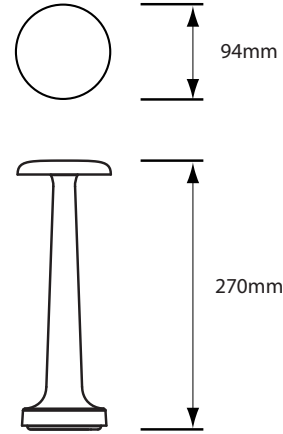

NEOZ Warranty
NEOZ warrants the cordless
lamp range for 5 years from
the date of purchase.
For further information, see
www.neoz.com.au/warranty

TALL POPPY - Technical Description

The Tall Poppy provides direct down light in a slender ribbed form. A new bright LED disc casts light evenly, widely and glare free. Its robust solid metal diecast construction ensures durability and is available in a range of electroplated, painted and PVD finishes.

Designer	Peter Ellis, Gabriel Tam
Year of Design	2017
IP Rating	IP52
Dimensions	270mm x 94mm (10½") x (3½")
Weight	0.82kg / 1.8 lb
Approvals & Standards	CE, CSA, C-Tick, FCC, RoHS, SASO
EU Energy Regulation	Exempt - LED lamps operate on batteries
Awards	Good Design Award 2017 IIDA / HD Product Design Competition 2017 darc awards 2017 / Best Decorative Table Fixture - 2nd Place