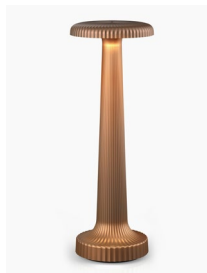

NEOZ

TALL POPPY

CORDLESS TABLE LAMP

DESIGNED & ASSEMBLED
IN AUSTRALIA

5 YEARS
WARRANTY

94+ CRI
LED

ALL PARTS
REPLACEABLE

INTERNATIONAL
DELIVERY

Electroplated
Satin Silver

Electroplated
Satin Brass

Painted
Satin Bronze

Painted
Satin Black

Physical Vapor Deposition
Reef

Handling Accessory
4 Lamp Carrier
(Optional)

NEOZ
Bringing together -
Food, People, Places.
www.neoz.com

NEOZ Warranty
NEOZ warrants the cordless
lamp range for 5 years from
the date of purchase.
For further information, see
www.neoz.com.au/warranty

TALL POPPY - Technical Description

The Tall Poppy provides direct down light in a slender ribbed form. A new bright LED disc casts light evenly, widely and glare free. Its robust solid metal diecast construction ensures durability and is available in a range of electroplated, painted and PVD finishes.