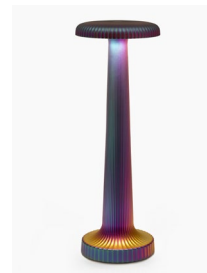

NEOZ

TALL POPPY

CORDLESS TABLE LAMP

DESIGNED & ASSEMBLED
IN AUSTRALIA

5 YEARS
WARRANTY

94+ CRI
LED

ALL PARTS
REPLACEABLE

INTERNATIONAL
DELIVERY

Electroplated
Satin Silver

Electroplated
Satin Brass

Painted
Satin Bronze

Painted
Satin Black

Physical Vapor Deposition
Reef

Handling Accessory
4 Lamp Carrier
(Optional)

NEOZ
Bringing together -
Food, People, Places.
www.neoz.com

NEOZ Warranty
NEOZ warrants the cordless
lamp range for 5 years from
the date of purchase.
For further information, see
www.neoz.com.au/warranty

TALL POPPY - Technical Description

The Tall Poppy provides direct down light in a slender ribbed form. A new bright LED disc casts light evenly, widely and glare free. Its robust solid metal diecast construction ensures durability and is available in a range of electroplated, painted and PVD finishes.