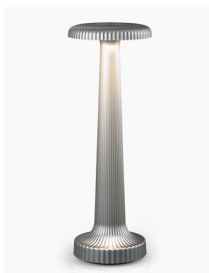

NEOZ

TALL POPPY

CORDLESS TABLE LAMP

DESIGNED & ASSEMBLED
IN AUSTRALIA

5 YEARS
WARRANTY

94+ CRI
LED

ALL PARTS
REPLACEABLE

INTERNATIONAL
DELIVERY

Electroplated
Satin Silver

Electroplated
Satin Brass

Painted
Satin Bronze

Painted
Satin Black

Customised
Colour

Handling Accessory
4 Lamp Carrier
(Optional)

Neoz Cordless Lighting

Designed and made in
Sydney Australia

NEOZ Warranty

NEOZ warrants the cordless
lamp range for 5 Years
from the date of purchase.
For further information, see
www.neoz.com.au/warranty

TALL POPPY - Technical Description

The Tall Poppy provides direct down light in a slender ribbed form. A new bright LED disc casts light evenly, widely and glare free. Its robust solid metal diecast construction ensures durability and is available in a range of electroplated and paint finishes.