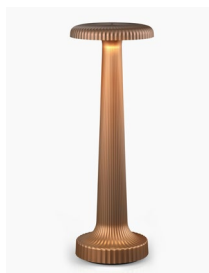

NEOZ

TALL POPPY

CORDLESS TABLE LAMP

DESIGNED & ASSEMBLED
IN AUSTRALIA

5 YEARS
WARRANTY

94+ CRI
LED

ALL PARTS
REPLACEABLE

INTERNATIONAL
DELIVERY

Electroplated
Satin Silver

Electroplated
Satin Brass

Painted
Satin Bronze

Painted
Satin Black

Customised
Colour

Handling Accessory
4 Lamp Carrier
(Optional)

Neoz Cordless Lighting

Designed and made in
Sydney Australia

NEOZ Warranty

NEOZ warrants the cordless
lamp range for 5 Years
from the date of purchase.
For further information, see
www.neoz.com.au/warranty

TALL POPPY - Technical Description

The Tall Poppy provides direct down light in a slender ribbed form. A new bright LED disc casts light evenly, widely and glare free. Its robust solid metal diecast construction ensures durability and is available in a range of electroplated and paint finishes.