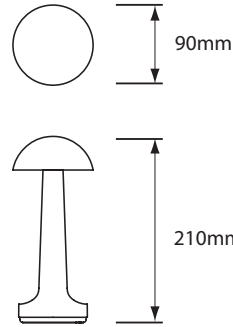

Designer	Peter Ellis, Tammy Chiew
Year of Design	2013
Lamp Type	Sidelight & Downlight
IP Rating	IP52
Dimensions	210mm x 90mm (8¼" x 3½")
Weight	0.23 kg / 0.50 lb
Approvals & Standards	CE, CSA, C-Tick, FCC, RoHS, SASO
EU Energy Regulation	Exempt - LED lamps operate on batteries
Awards	IDA Design Award GOLD Winner 2013