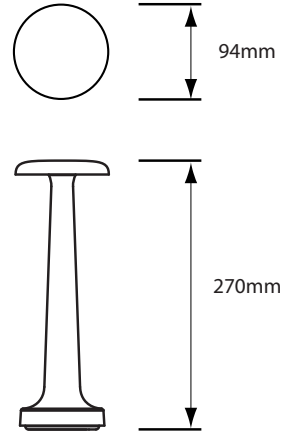

NEOZ Warranty

NEOZ warrants the cordless
lamp range for 5 Years
from the date of purchase.
For further information, see
www.neoz.com.au/warranty

TALL POPPY - Technical Description

The Tall Poppy provides direct down light in a slender ribbed form. A new bright LED disc casts light evenly, widely and glare free. Its robust solid metal diecast construction ensures durability and is available in a range of electroplated and paint finishes.

Designer	Peter Ellis, Gabriel Tam
Year of Design	2017
IP Rating	IP52
Dimensions	270mm x 94mm (10½") x (3½")
Weight	0.82kg / 1.8 lb
Approvals & Standards	CE, CSA, C-Tick, FCC, RoHS, SASO
EU Energy Regulation	Exempt - LED lamps operate on batteries
Awards	Good Design Award 2017 IIDA / HD Product Design Competition 2017