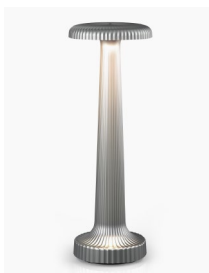

NEOZ

TALL POPPY

CORDLESS TABLE LAMP

DESIGNED & ASSEMBLED
IN AUSTRALIA

5 YEARS
WARRANTY

93+ CRI
LED

ALL PARTS
REPLACEABLE

INTERNATIONAL
DELIVERY

Electroplated
Satin Silver

Electroplated
Satin Brass

Painted
Satin Bronze

Painted
Satin Black

Customised
Colour

Handling Accessory
4 Lamp Carrier
(Optional)

Neoz Cordless Lighting

Designed and made in
Sydney Australia

NEOZ Warranty

NEOZ warrants the cordless
lamp range for 5 Years
from the date of purchase.
For further information, see
www.neoz.com.au/warranty

TALL POPPY - Technical Description

The Tall Poppy provides direct down light in a slender ribbed form. A new bright LED disc casts light evenly, widely and glare free. Its robust solid metal diecast construction ensures durability and is available in a range of electroplated and paint finishes.