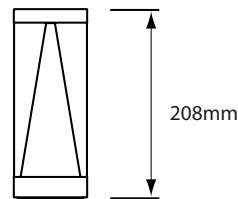

Designer	Peter Ellis, Gabriel Tam
Year of Design	2020
Lamp Type	Glare Free Downlight
IP Rating	IP52
Dimensions	208mm x 80.5mm (8¼" x 3¼")
Weight	Aluminium - 0.53 kg / 1.17 lb Brass - 0.85 kg / 1.88 lb
Approvals & Standards	CE, CSA, C-Tick, FCC, RoHS, SASO
EU Energy Regulation	Exempt - LED lamps operate on batteries