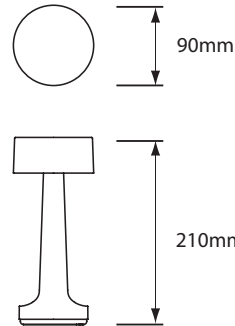

Anodised
Silver
Aluminium

Lacquered
Real Brass

Lacquered
Real Copper

Anodised
New Bronze
Aluminium

Anodised
Satin Black
Aluminium

Handling Accessory
6 Lamp Carrier
(Optional)

COOEE 2c - Technical Description

Designer	Peter Ellis, Tammy Chiew
Year of Design	2013
Lamp Type	Glare Free Downlight
IP Rating	IP52
Dimensions	210mm x 90mm (8¼" x 3½")
Weight	0.35 kg / 0.77 lb
Approvals & Standards	CE, CSA, C-Tick, FCC, RoHS, SASO
EU Energy Regulation	Exempt - LED lamps operate on batteries
Awards	IDA Design Award GOLD Winner 2013